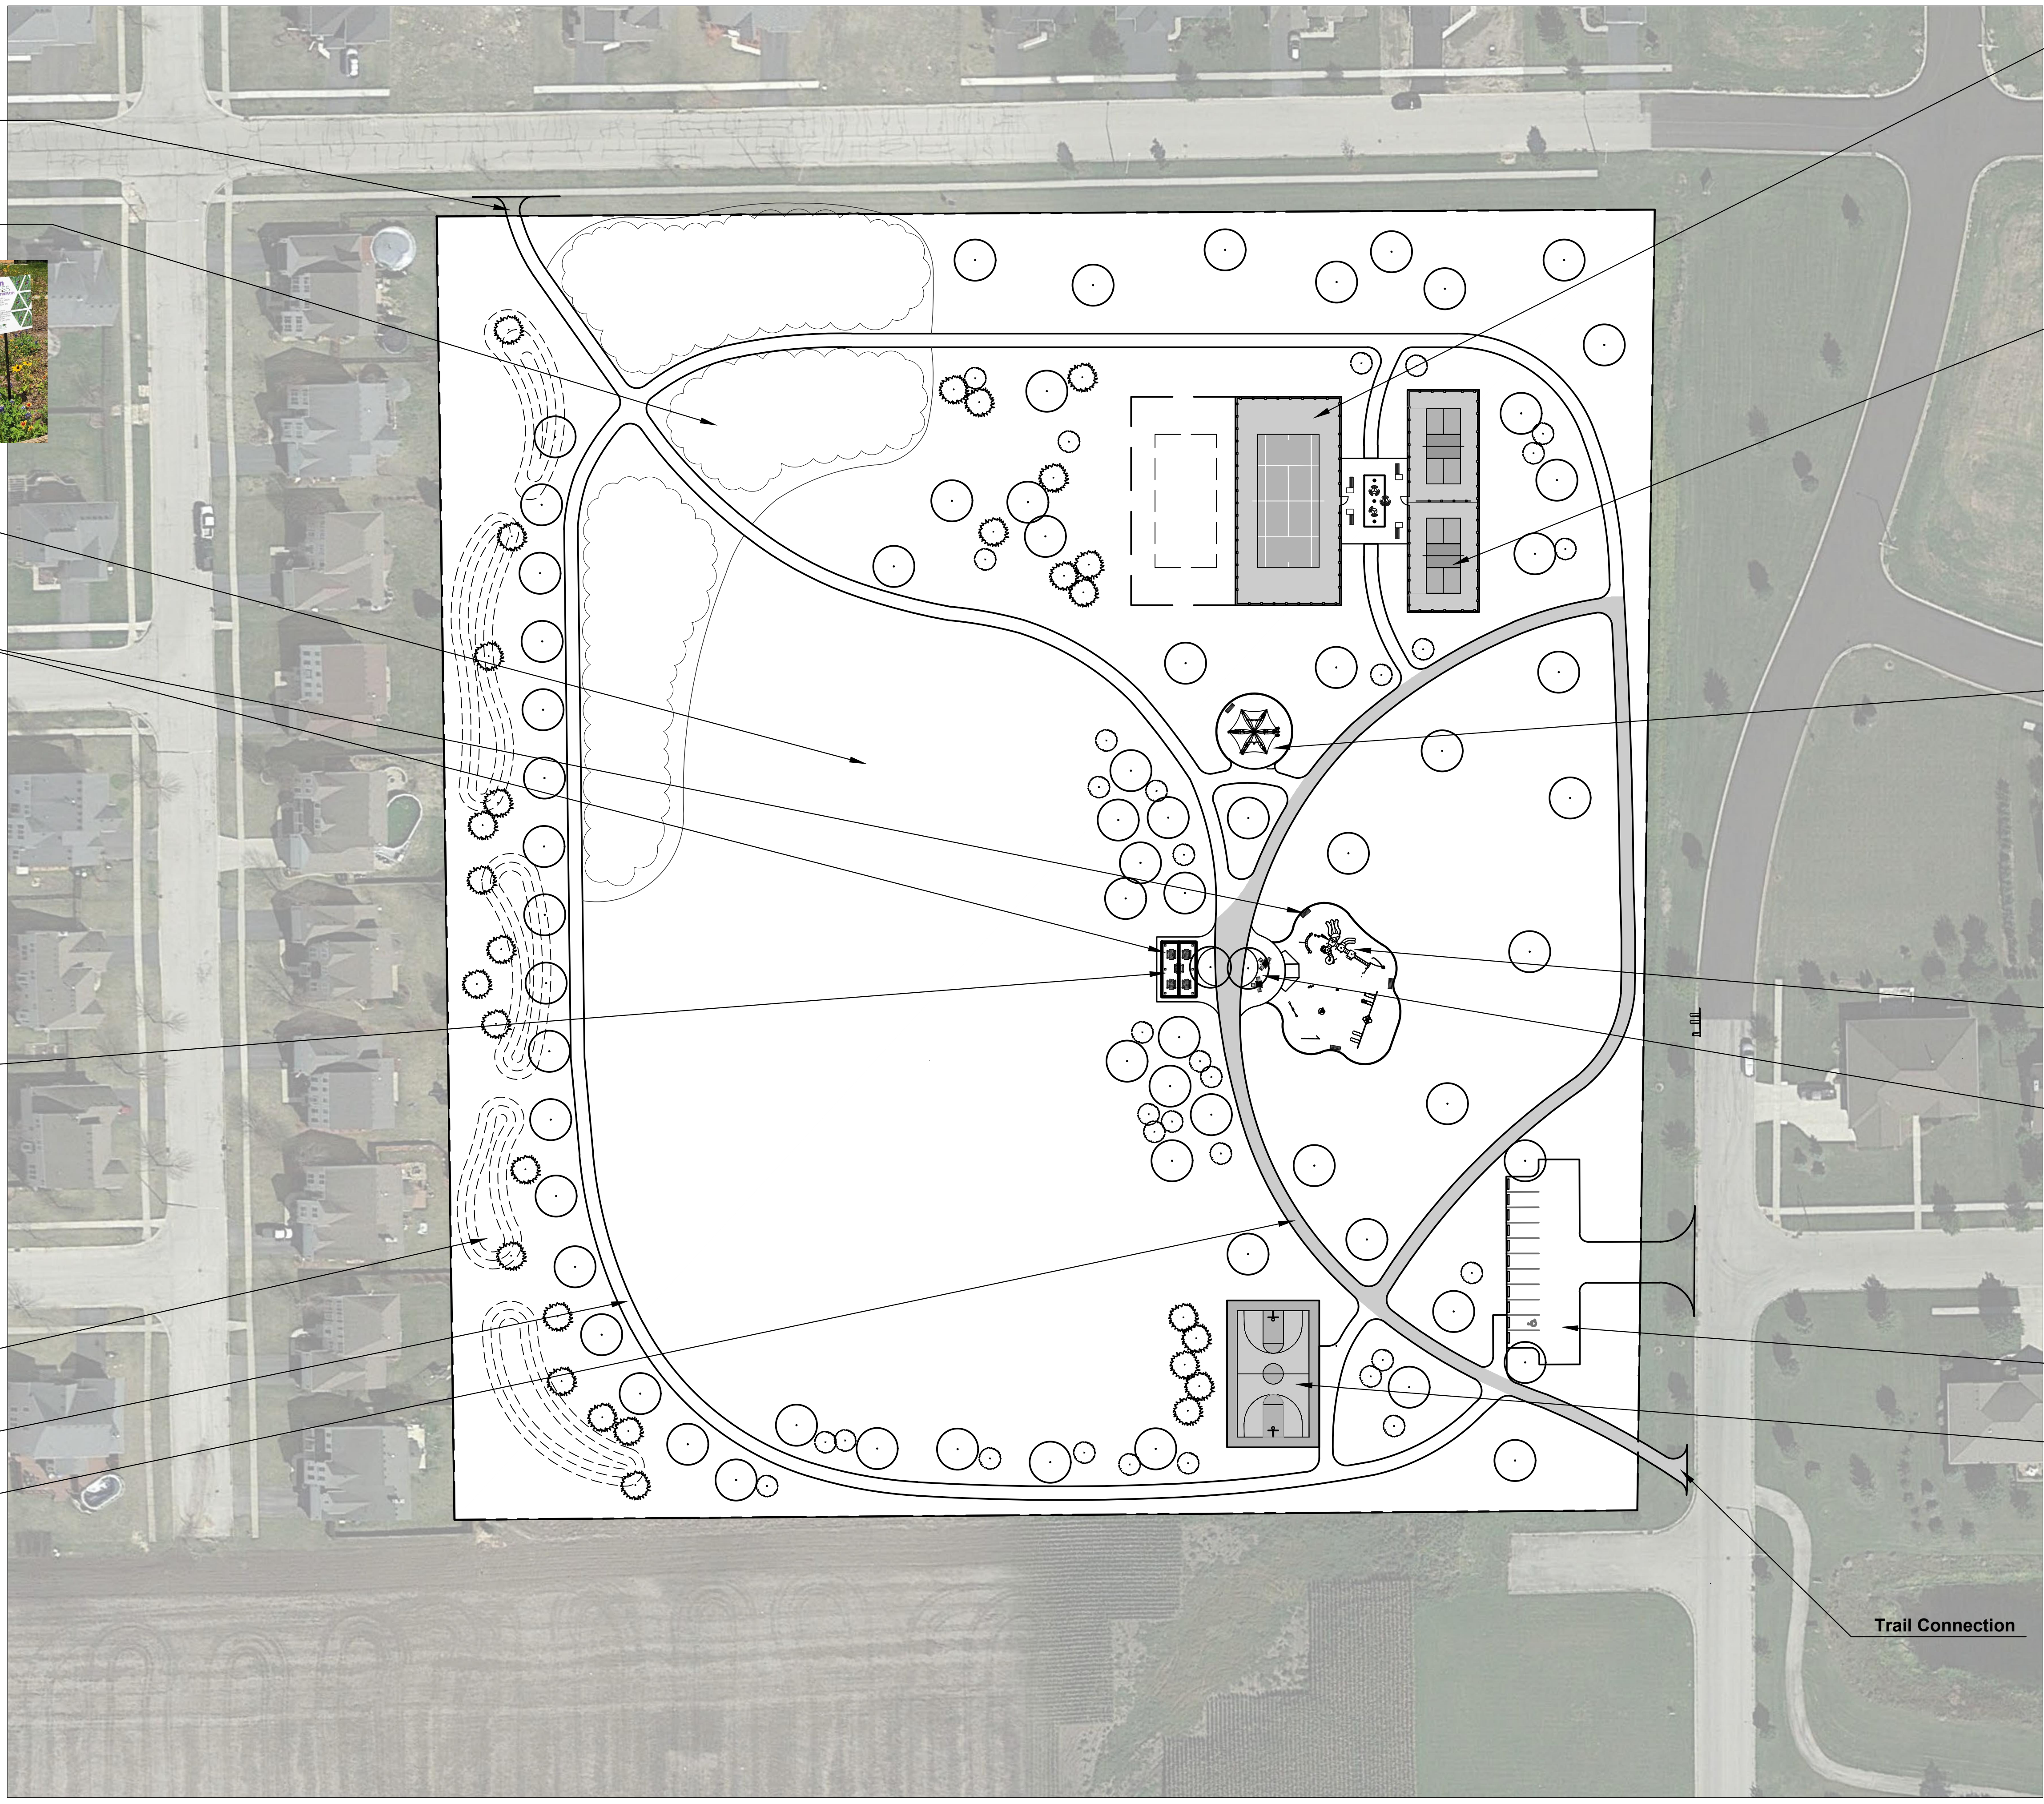

Picnic Shelter 20' x 30'

Lawn Berms - FUTURE

- Created as development occurs

Large Limestone Gravel Trail - FUTURE

Small Limestone Gravel Trail

Tennis Courts - FUTURE

- One Full Size Tennis Courts
- Space for Potential Future Court (Dashed Lines)
- 10' Height Perimeter Fence

Pickleball Courts

- Two Full Size Pickleball Courts: 1 New, 1 FUTURE
- 10' Height Perimeter Fence and 4' Height Tall Fence Between Courts

Fitness Station Area - FUTURE

- Central Group Fitness Station
- Wood Mulch Safety Surfacing

Playground Area

- 2-12 Age Group Playground Equipment
- Wood Mulch Safety Surfacing
- Swings: 2 belt, 1 tot, 1 ADA and 1 Friendship Swing

Game Table Area

Parking Lot - FUTURE

- 9 Parking Spaces
- 1 ADA Parking Space

Basketball Court - FUTURE

- Full Size Basketball Court
- Color Coat

Trail Connection

SCALE: 1" = 50'-0"
0 25' 50' 100' 150'

MASTER PLAN